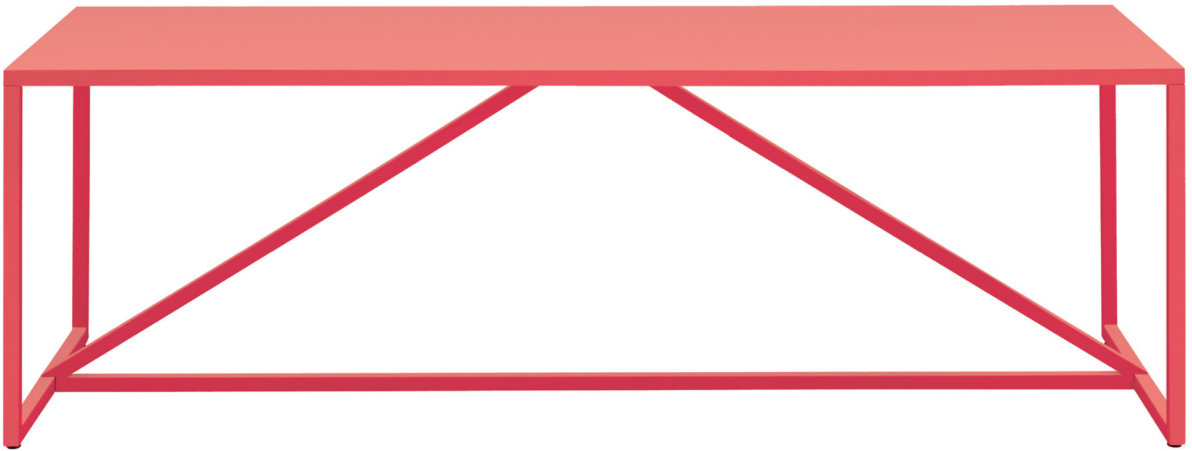

## STRUT COFFEE TABLE

Structure and design are one with the Strut. A proud stance for any gathering. Choose ivory, or robin's egg blue for a subtler impact. Dark olive, or watermelon for more punch. Frame is .75" square steel tubing in a powder-coated finish. Tops have three coats of polyurethane paint in matching color over an MDF core.

### STRUT COFFEE TABLE

SR1-COFTBL-IV	IVORY
SR1-COFTBL-BL	ROBIN'S EGG BLUE
SR1-COFTBL-DO	DARK OLIVE
SR1-COFTBL-WM	WATERMELON

IVORY

ROBIN'S EGG  
BLUE

DARK OLIVE

WATERMELON