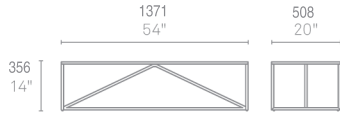

## STRUT COFFEE TABLE

Structure and design are one with the Strut. A proud stance for any gathering. Choose ivory, or robin's egg blue for a subtler impact. Dark olive, or watermelon for more punch. Frame is .75" square steel tubing in a powder-coated finish. Tops have three coats of polyurethane paint in matching color over an MDF core.